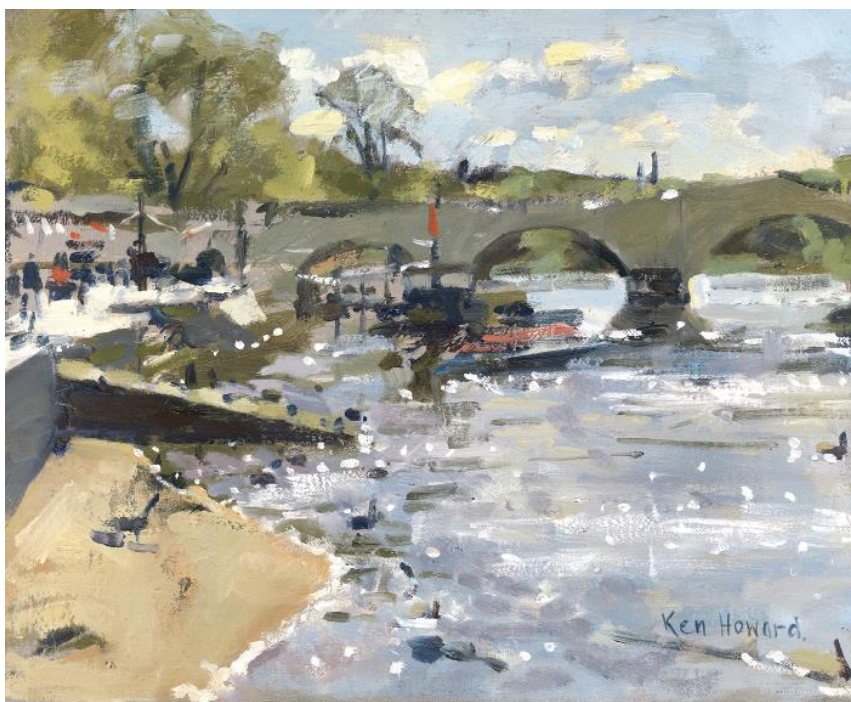

# PIERS FEETHAM GALLERY

28<sup>th</sup> January – 25<sup>th</sup> February 2016

*Richmond Bridge, Ken Howard OBE, RA, Oil on Canvas, 26 x 31 cm*

## THE SMALL PAINTINGS GROUP

We launch our 2016 programme with the annual London Exhibition of the Small Paintings Group. Now in its 19th year, this eagerly awaited show presents a wonderful and eclectic array of small scale works by an association of artists working in differing styles and mediums. The discipline involved in producing small, intimate 'cabinet' paintings requires a conciseness and directness all of its own and lends the works a particular freshness and intensity. Their compact size makes them both ideal for domestic interiors and very affordable.